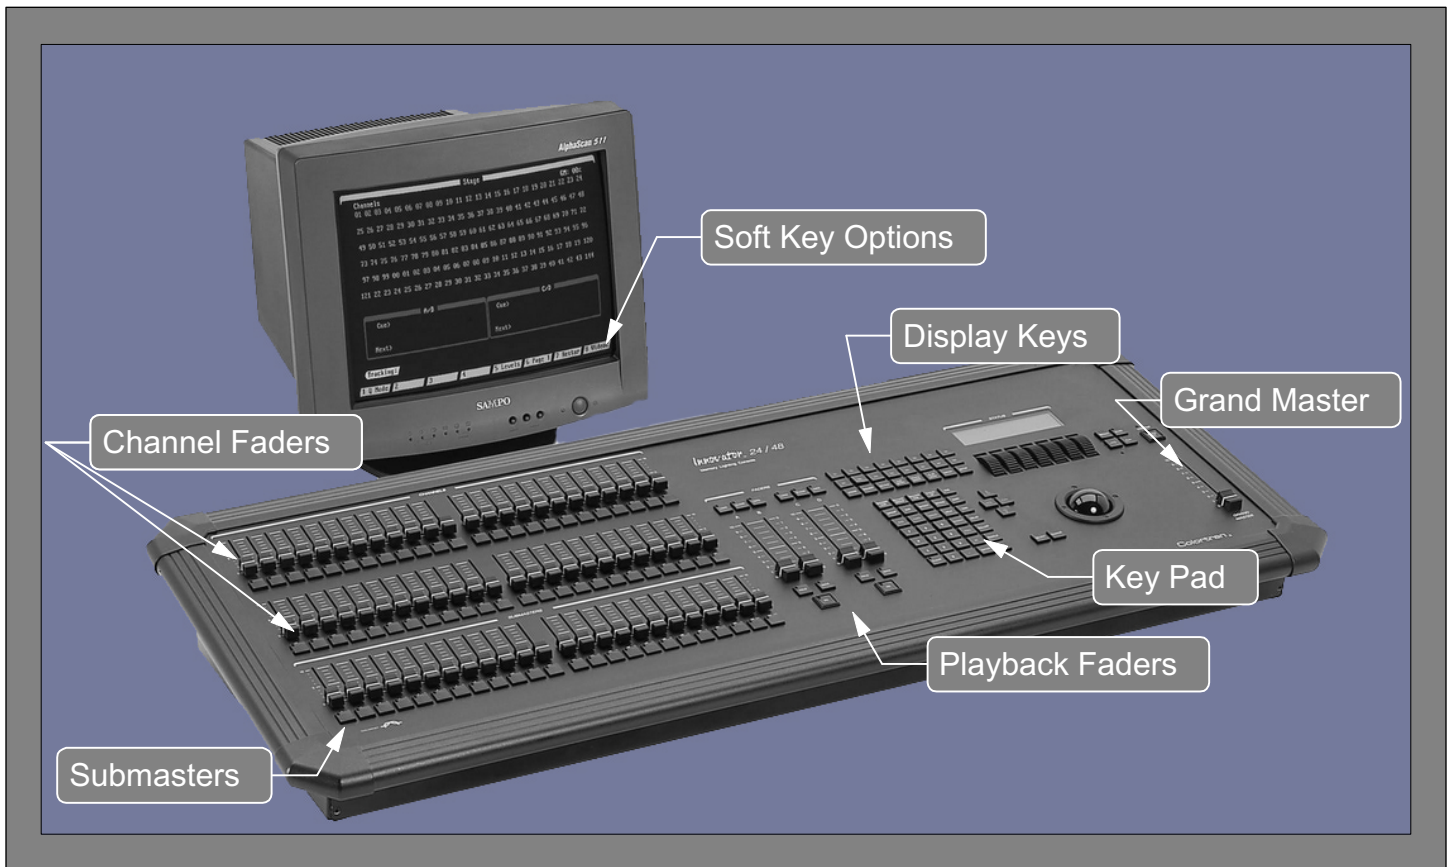

# INNOVATOR QUICK REFERENCE

**DON'T FORGET TO LOAD THE SHOW INTO THE PLAYBACK FADER  
OR YOU WILL HAVE NOTHING TO ADVANCE.**

**TO LOAD A CUE YOU HIT [LOAD] [CUE] [#] [GO]**

**[GO] ADVANCES THE PLAYBACK FADER TO THE NEXT CUE**

**[BACK] RETURNS YOU TO THE PREVIOUS CUE**

**[HOLD] STOPS A CUE'S PROGRESS/ HIT [GO] TO FINISH CUE**

**[CLEAR][ENTER] REMOVES CUE LIST FROM PLAYBACK FADER**

**CHANNELS VS SUBMASTERS**

**WHAT IS A BUMP BUTTON**

**SCREEN VIEWS- STAGE / CUE SHEET / PLAY BACK**